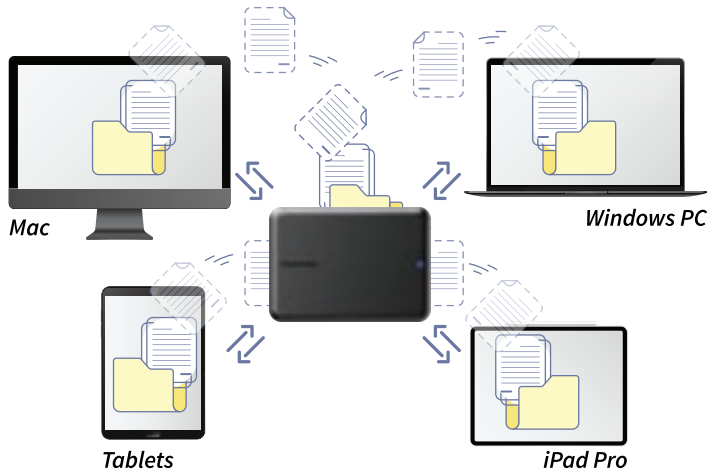

TOSHIBA

CANVIO Partner USB-C®

External Portable Hard Drive

Your Flexi Companion

For Mac, Windows PC, iPadPro, Tablets

Simple solution with Toshiba Partner USB-C® for efficiency and reliability with the standard USB-C® cable. Ready to use with Mac or Windows PC - with storage capacity options up to 4TB¹. The Canvio Partner USB-C Portable External Drive keep your files safe and be with you wherever your journey is.

Cross-Device Compatibility

USB-C®

Store Confidently

@ToshibaStorage.Asia

ToshibaStorageAsia

www.toshiba-storage.asia

Write your story.
Everything is possible - with the right partner.

Canvio Partner USB-C® | Your Flexi Companion